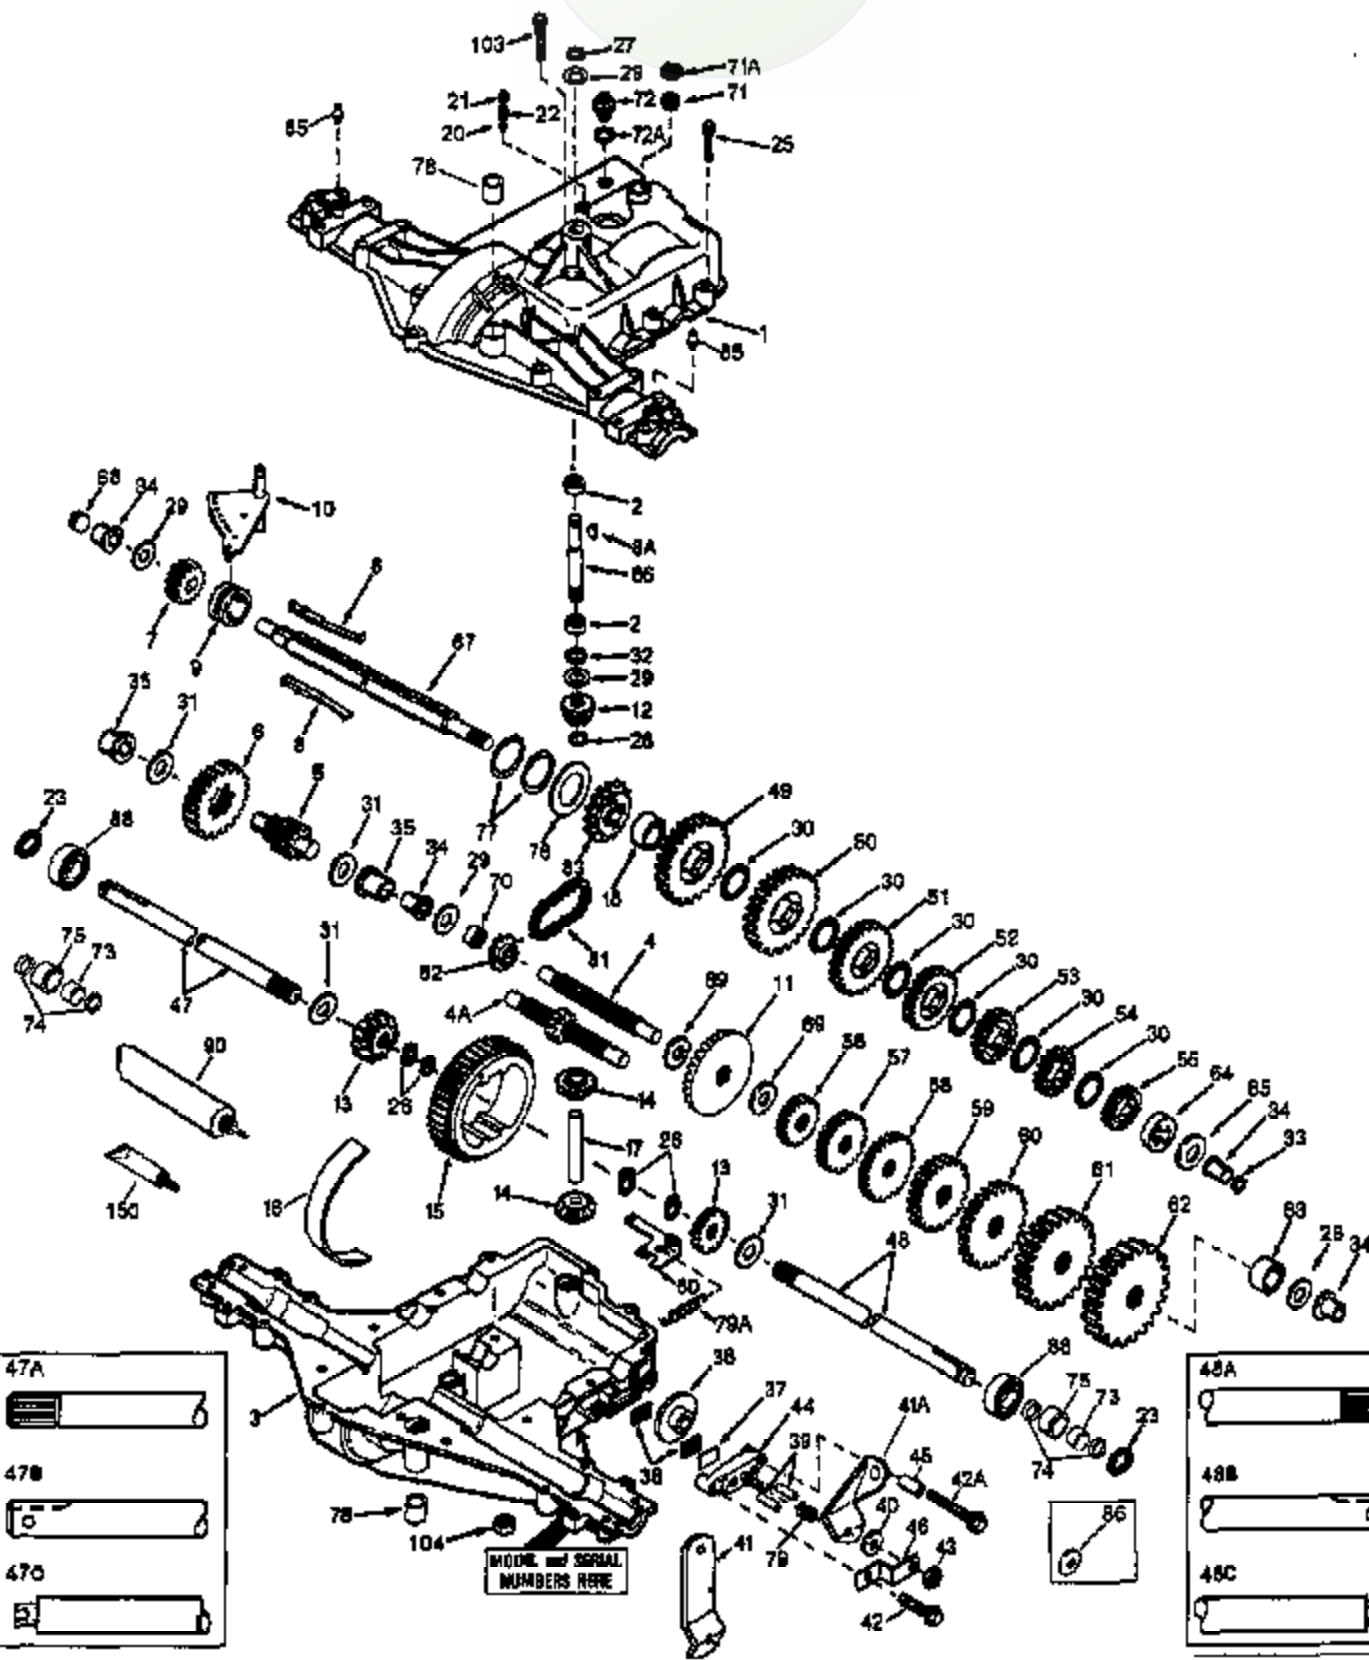

JOIST

THE ORIGINAL

ILLUSTRATION SHOWS TYPICAL PARTS ONLY. ORDER BY PART NUMBER. PARTS NOT LISTED ARE SUPPLIED BY OEM.

- 47A
- 47B
- 47C

- 48A
- 48B
- 48C

MODEL and SERIAL NUMBERS HERE

Ref #	Part Number	Qty	Description
1	772108A	1	Transaxle Cover
2	780086A	2	Needle Bearing
3	770102A	1	Transaxle Case
4	776260A	1	Countershaft
5	776219B	1	Output Shaft & Pinion
6	778139	1	Output Gear (35 teeth)
7	778136	1	Spur Gear (15 teeth-steel)
8A	792047	1	Woodruff Key No. 9
8	792136A	2	Shift Key
9	784352	1	Shift Collar
10	784355	1	Shift Rod & Fork
11	778229	1	Bevel Gear (42 teeth)
12	778113A	1	Input Bevel Pinion
13	778368	2	Bevel Gear (13 teeth) (Incl. 14)
14	778368	2	Bevel Pinion (13 teeth) (Incl. 13)
15	778260	1	Ring Gear
17	786139	1	Drive Pin
18	786102	1	Spacer
20	792077A	1	Steel Ball, 5/16" dia.
21	792078	1	Set Screw, 3/8-16 x 3/8"
22	792079	1	Spring
23	788061	2	Seal Ring
25	792073A	16	Screw, 1/4-20 x 1-1/4"
26	792125	4	Retaining Ring (pkg. of 2)
27	792035	1	Retaining Ring
28	788040	1	Retaining Ring
29	780072	5	Washer
30	780108	5	Washer
31	780001	4	Washer
32	792001	1	"O" Ring
33	788095	1	Square Cut Ring
34	780105A	4	Flanged Bushing
35	780118A	2	Flanged Bushing
36	790003	1	Brake Disk
37	790007	1	Brake Pad Plate
38	799021	2	Brake Pad (pkg. of 2)
39	786026	2	Dowel Pin
40	792076A	1	Washer
41A	790079	1	Brake Lever
42	792073A	1	Screw 1/4-20 x 1-1/4"
42A	792085A	1	Screw 1/4-20 x 2-1/4"
43	792075	1	Locknut 5/16-24
44	790025	1	Brake Pad Holder
45	786066	1	Spacer
46	786086	1	Brake Lever Bracket
47	774690	1	Axle (11-15/16" long)
48	774691	1	Axle (16-1/2" long)
49	778215	1	Spur Gear (37 teeth-steel)
50	778125	1	Spur Gear (35 teeth)
51	778124A	1	Spur Gear (30 teeth)
52	778123A	1	Spur Gear (25 teeth)
53	778122A	1	Spur Gear (22 teeth)
54	778273	1	Spur Gear (19 teeth-steel)
56	778230	1	Spur Gear (12 teeth-steel)
57	778151	1	Spur Gear (15 teeth)
58	778126A	1	Spur Gear (20 teeth)